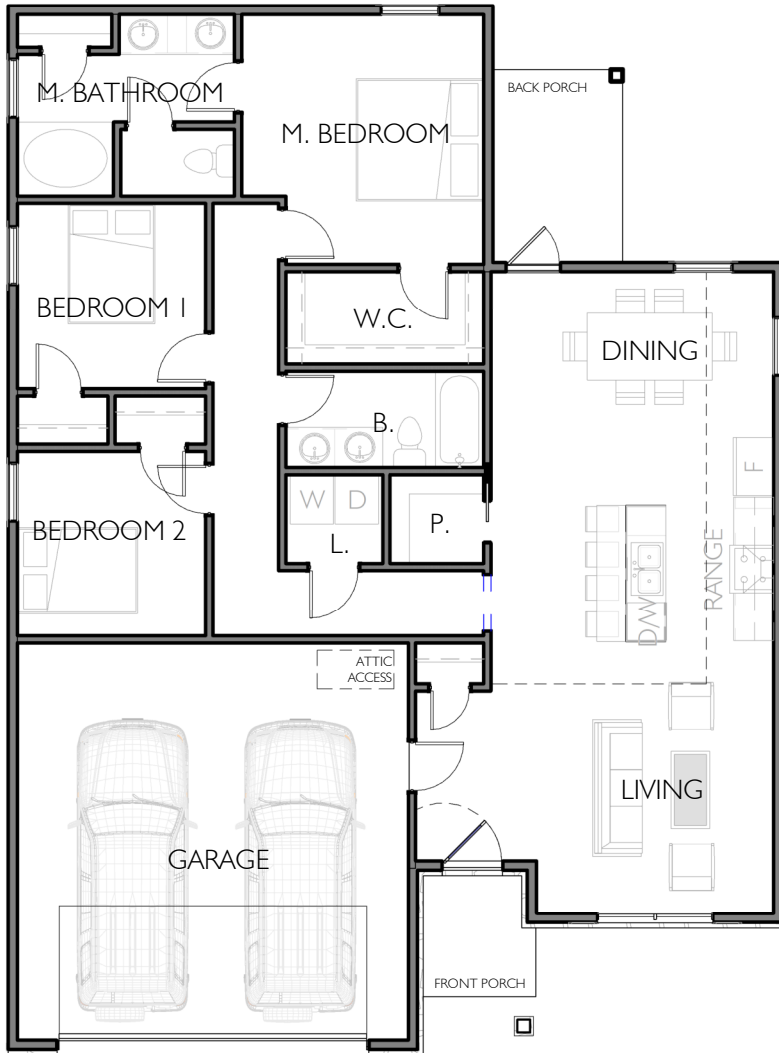

WCH
HOMES
HAWKS RIDGE

COCHRAN

OPTION A

3 BEDROOMS
OPEN LIVING
1,401 SQFT

OPTION B